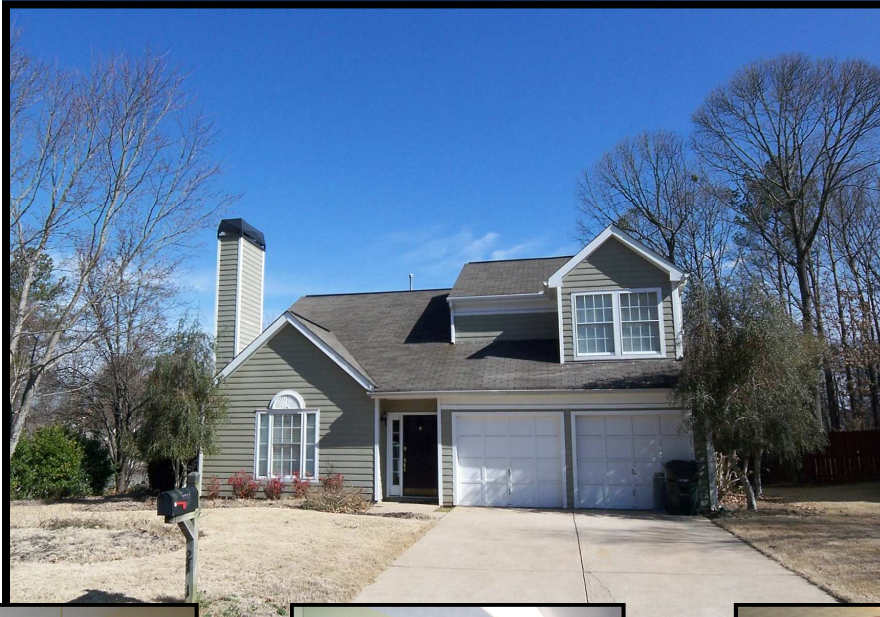

**This 3 bedroom, 2 1/2 bath home is priced at \$159,000 and is located at 2711 Garland Way, Duluth, GA 30096 in Bromolow Ridge**

**Great Gwinnett Schools**

Harris Elementary School

Duluth Middle School

Duluth High School

**TOUR THIS HOME ONLINE 2711GARLANDWAY.COM**

- Great home located on corner lot
- Fresh interior paint
- Large vaulted family room with fireplace
- Kitchen with granite counter-tops, tile flooring, new appliances and spacious breakfast area
- Formal dining area
- Spacious master suite has bath with garden tub and double vanities
- Large outdoor patio overlooks backyard with storage shed
- Convenient to schools and major highways