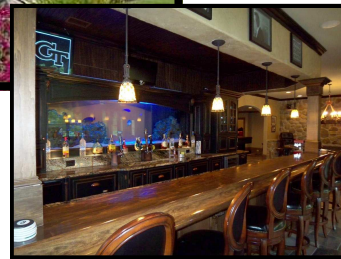

This 7 bedroom, 6 full bath and 2 half bath home is priced at \$1,650,000 and is located at 8330 Beth Page Drive, Duluth, GA 30097 in St. Marlo Country Club

Great Forsyth Schools

Johns Creek Elementary School

Riverwatch Middle School

Lambert High School

TOUR THIS HOME ONLINE AT 8330BETHPAGEDRIVE.COM

- Fabulous 4-sided Brick home with WOW factor on private cul-de-sac lot
- Beautiful European style architecture
- Marble, stone, and beams throughout
- Open floor plan perfect for entertaining
- Stunning foyer with curved staircase leads to formal dining room, study, and formal living area
- Gourmet kitchen with huge breakfast area opens to dramatic family room with stone fireplace and built-ins
- Gorgeous master on main with fireplace and spa-like bath
- Fantastic terrace level has stone bar with 500 gallon rare life fish tank, family room with fireplace and built-ins, rec areas, amazing Kaleidoscope home theater system with over 500 new release movies plus more
- Automated Creston system controls audio, climate, cameras, and security
- Heated saltwater pool and spa perfect for relaxing